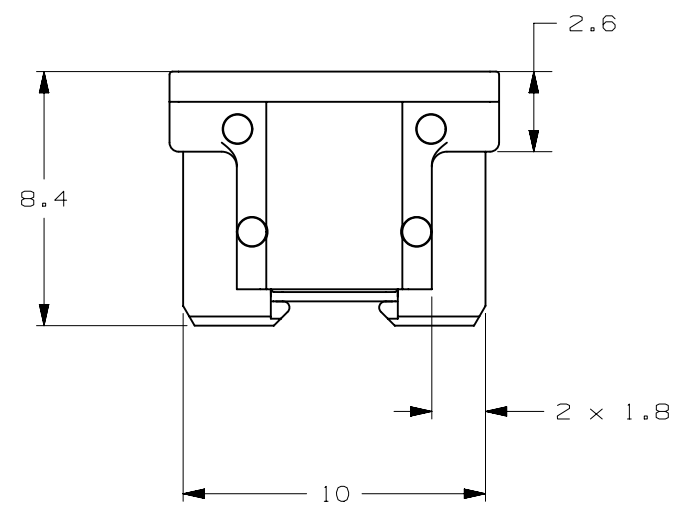

CURRENT RATING [A]	VERSIONS AND PART NUMBERS
3	0891002.NXS
5	0891005.NXS
7.5	089107.5NXS
10	0891010.NXS
15	0891015.NXS
20	0891020.NXS
25	0891025.NXS
30	0891030.NXS
35	0891035.NXS

LTR	DATE	REVISION	DRW
A	01/FEB/23	526135GCA - INITIAL RELEASE	OPL

ISOMETRIC VIEW

LP MINI 58V						
TERMINAL MATERIAL:	ZINC					
TERMINAL PLATING:	SILVER					
HOUSING MATERIAL:	PA66 (U.L. 94 FLAMMABILITY RATING - HB)					
LINEAR DIMENSIONS				ANGLES	RADII	
DIM	.5 - 6	6 - 30	30 - 120	120 - 400	±0.5°	±0.2
TOL	±0.1	±0.2	±0.3	±0.5		
3RD ANGLE PROJECTION		Littelfuse®		REVISION	DRWG. NO.	
		CHICAGO, USA 773-628-1000		A	WEB-0891000.NXS	