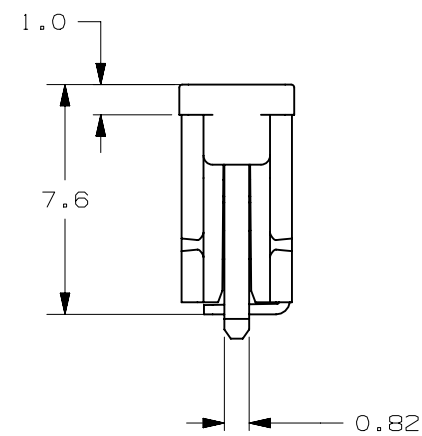

CURRENT RATING [A]	VERSIONS AND PART NUMBERS
3	0891002.NXS
5	0891005.NXS
7.5	089107.5NXS
10	0891010.NXS
15	0891015.NXS
20	0891020.NXS
25	0891025.NXS
30	0891030.NXS
35	0891035.NXS

LTR	DATE	REVISION	DRW
A	01/FEB/23	526135GCA - INITIAL RELEASE	OPL

ISOMETRIC VIEW

LP MINI 58V						
TERMINAL MATERIAL:	ZINC					
TERMINAL PLATING:	SILVER					
HOUSING MATERIAL:	PA66 (U.L. 94 FLAMMABILITY RATING - HB)					
LINEAR DIMENSIONS				ANGLES	RADII	
DIM	.5 - 6	6 - 30	30 - 120	120 - 400	±0.5°	±0.2
TOL	±0.1	±0.2	±0.3	±0.5		
3RD ANGLE PROJECTION		Littelfuse®		REVISION	DRWG. NO.	
		CHICAGO, USA 773-628-1000		A	WEB-0891000.NXS	