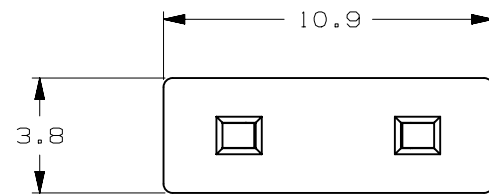

ISOMETRIC VIEW

LP MINI 58V						
TERMINAL MATERIAL:	ZINC					
TERMINAL PLATING:	SILVER					
HOUSING MATERIAL:	PA66 (U.L. 94 FLAMMABILITY RATING - HB)					
LINEAR DIMENSIONS				ANGLES	RADII	
DIM	.5 - 6	6 - 30	30 - 120	120 - 400	±0.5°	±0.2
TOL	±0.1	±0.2	±0.3	±0.5		
3RD ANGLE PROJECTION		Littelfuse®		REVISION	DRWG. NO.	
		CHICAGO, USA 773-628-1000		A	WEB-0891000.NXS	