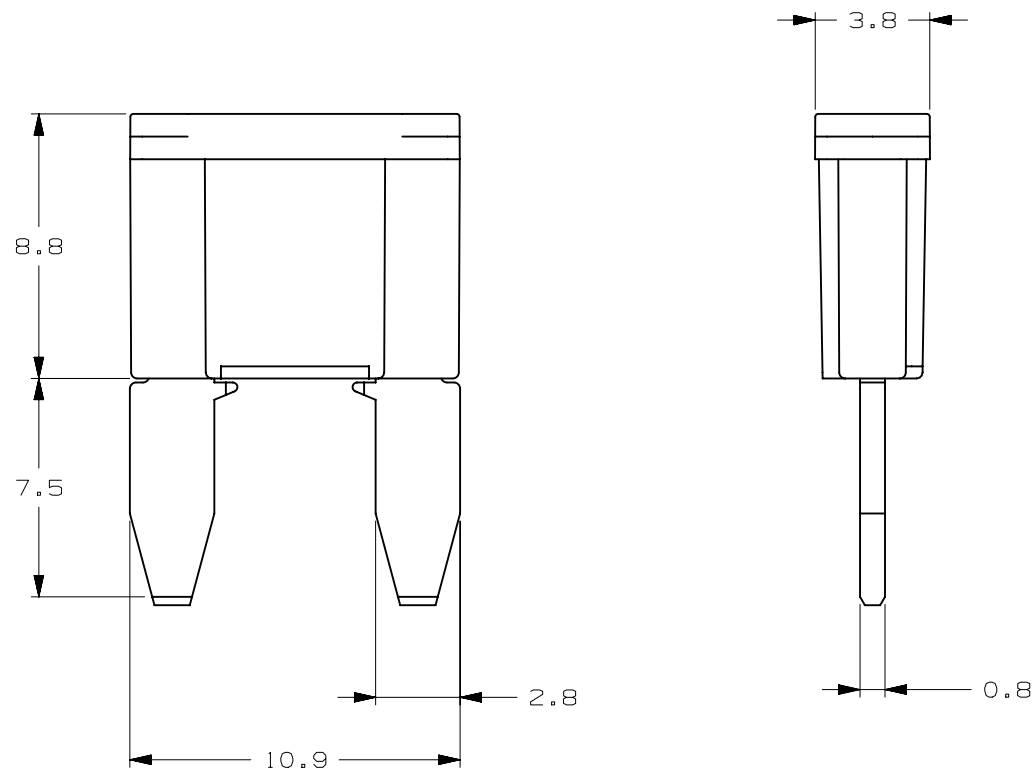

CURREN RATE [ A ]	VERSIONS AND PART NUMBERS
2	0997002.WXN
3	0997003.WXN
4	0997004.WXN
5	0997005.WXN
7.5	099707.5WXN
10	0997010.WXN
15	0997015.WXN
20	0997020.WXN
25	0997025.WXN
30	0997030.WXN

LTR	DATE	REVISION	DRW
A	01/FEB/23	526135GCA - INITIAL RELEASE	OPL

ISOMETRIC VIEW

MINI 58V						
TERMINAL MATERIAL:	ZINC ALLOY					
TERMINAL PLATING:	SILVER					
HOUSING MATERIAL:	PA66 (U.L. 94 FLAMMABILITY RATING V-2)					
LINEAR DIMENSIONS				ANGLES	RADII	
DIM	.5 - 6	6 - 30	30 - 120	120 - 400	±0.5°	±0.2
TOL	±0.1	±0.2	±0.3	±0.5		